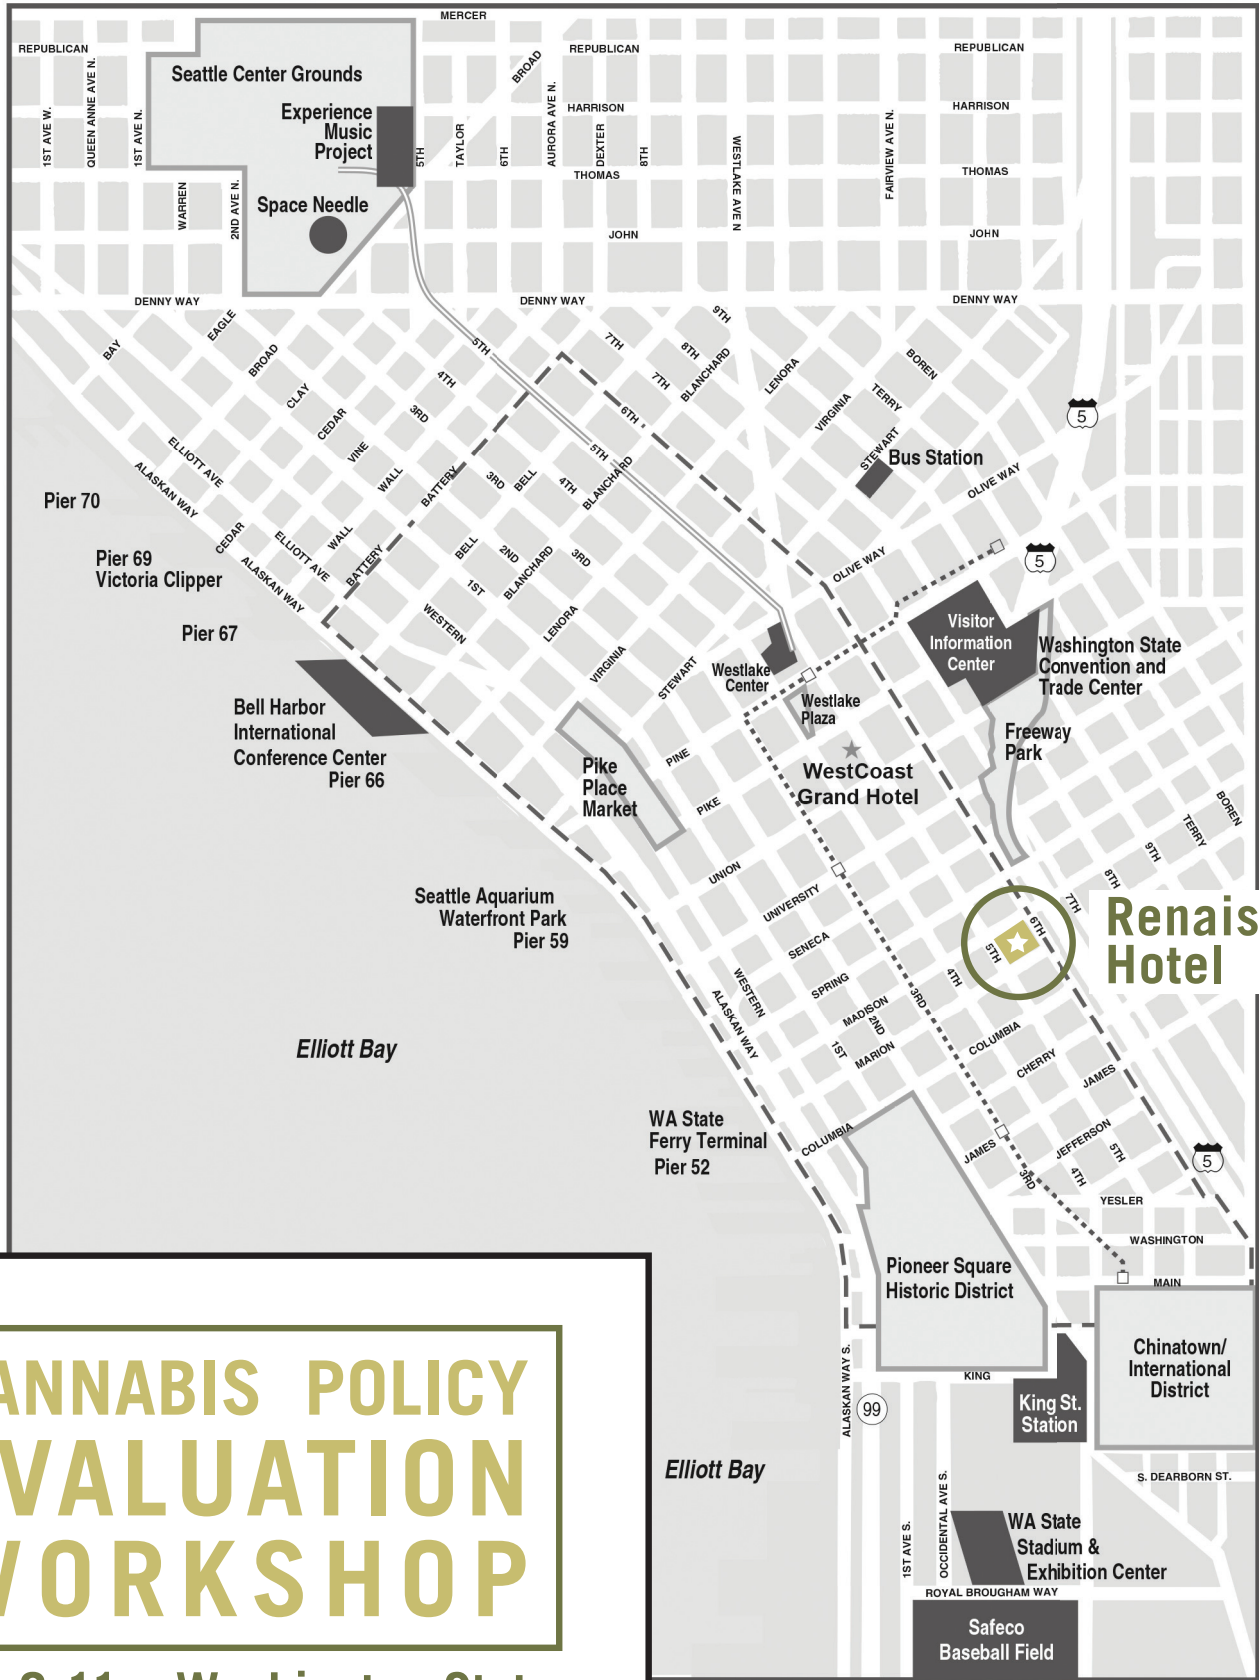

DOWNTOWN SEATTLE MAP

CANNABIS POLICY EVALUATION WORKSHOP

June 8-11 • Washington State